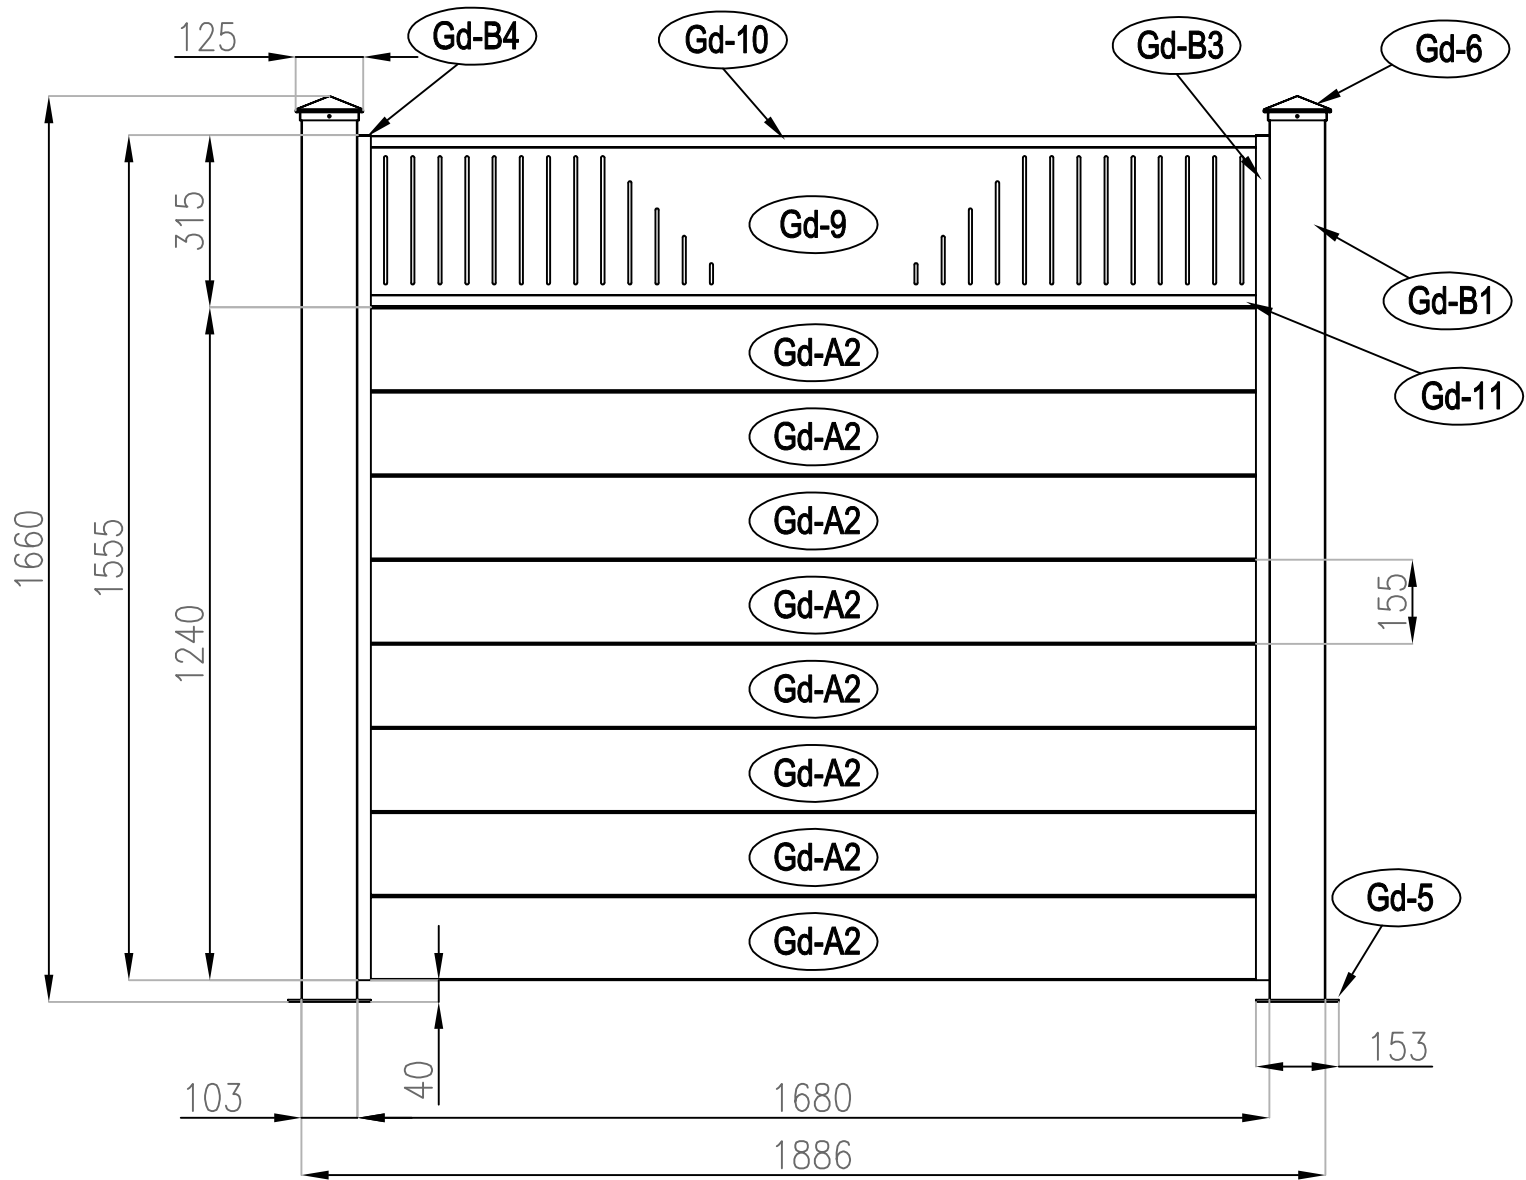

CASANOVO

CLOTURE ART 190H170

2-3H

x2

COM-000248

[x1]

COM-000249

[x1]

NL

PL

Gd-B1		1635mm	x2	1/1
Gd-A2		1665mm	x8	1/1
Gd-B3		1555mm	x2	1/1
Gd-B4		1555mm	x2	1/1
Gd-9		1661mm	x1	1/1
Gd-10		1665mm	x1	1/1
Gd-11		1665mm	x1	1/1
Gd-12		271mm	x2	1/1
Gd-13		1610mm	x4	1/1
Gd-5		153X153mm	x2	1/1
Gd-6		125X125mm	x2	1/1
Gd-7		M10x60mm	x8	1/1
Gd-L		27x25mm	x1	1/1
Gd-R		27x25mm	x1	1/1
Gd-F8		ST5x16mm	x20	1/1
Gd-F9		ST4x13mm	x44	1/1